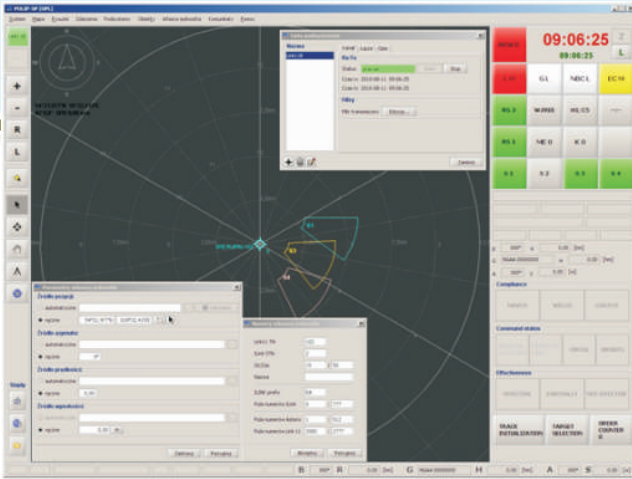

Functionalities:

- data exchange with national and NATO command systems
- protocols conversion LINK-11, MCCIS/C2PC (OTHT-GOLD), ASTERIX and I-LINK
- battlefield orders processing
- tactical data forwarding / transmission between different networks
- graphical display on map backgrounds (VPF, CADRG, DTED, SHAPE standards)
- possibility of setting on mobile (air, land and sea) and stationary platforms

www.ctm.gdynia.pl

MODERN TECHNOLOGIES FOR MARITIME SECURITY

Link11

1 Konfiguracja obiektu w łączu Link 11
Link 11 object configuration

4 Odtworzenie gotowości bojowej
Recovery of operational readiness

2 Odbiór danych o sytuacji powietrznej
Air situation picture